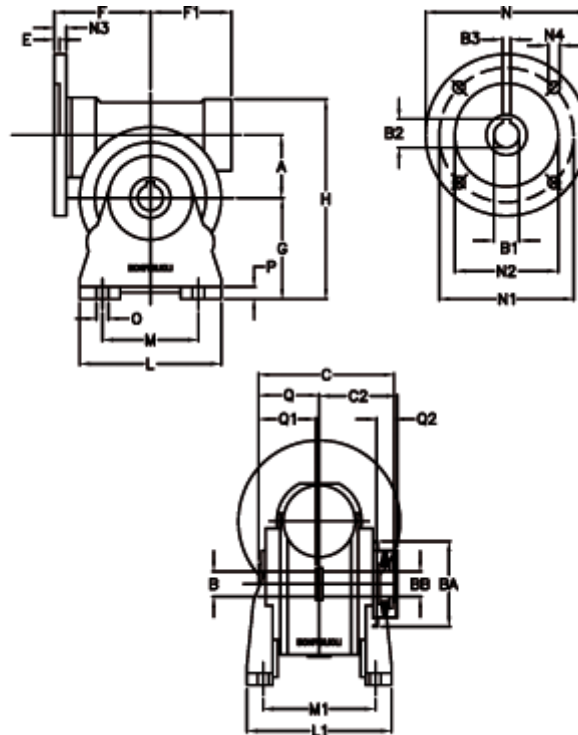

Article number: 390204407022336

Description: Worm Gear with Torque Limiter
VF 44-L2-A-70-P63B14

Measures

a = 44.60	C2 = 48	L1 = 98.0	O = 8.5
B = 18	Description = VF 44A-xx-63B14	m = 52	P = 10
B1 E7 = 11	E = 2.0	M1 = 81.0	Q = 32.0
B2 = 12.8	F = 65	N = 90	Q1 = 32
B3 H9 = 4	F1 = 54	N1 = 75	Q2 = 12
BA = 40	g = 72	N2 = 60	
BB H7 = 11	H = 143	N3 = 8.0	
C = 79	L = 90	N4 = 5,5	